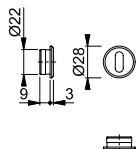

## E845S

duraplus®

HOPPE stainless steel mini escutcheon pair for interior doors:

- Fixing: plug-in, additionally with silicone or adhesive
- Special feature: non-screw fitting

Description			Keyhole	F69				P.U.	O.C.
				Art. no.					
Escutcheon, pair				<b>11566845</b>				5	25