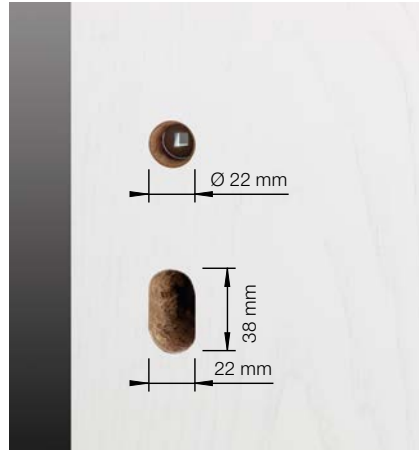

- Door preparation for HOPPE handle sets on mini-rose with escutcheons