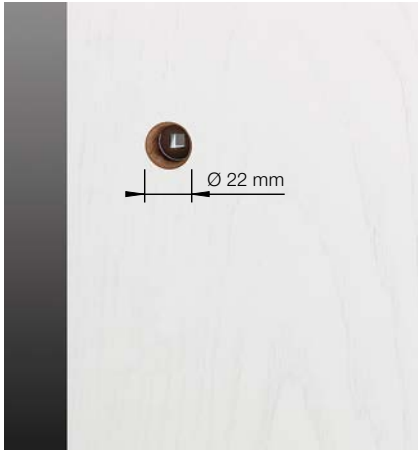

## Door preparation

Accurate door preparation is required since the size of the roses has been reduced to a minimum.

The hole for the handle must be 22 mm in diameter. A special drill or CNC machine is recommended for optimum results.