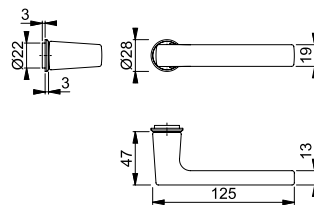

Quick-Fit¹

Dallas - M1643/845

duraplus®

HOPPE brass handle set on mini rose without escutcheons for interior doors:

- Bearing: loose door handles, maintenance-free slide bearing
- Connection: **HOPPE Quick-Fit connection** with HOPPE solid spindle (receiver - receiver components)
- Fixing: plug-in mini roses
- Special feature: non-screw fitting

Description							P.U.	O.C.
			F78-R	F78-1-R	F84-R	F84-1-R		
			Art. no.	Art. no.	Art. no.	Art. no.		
Door handle set without escutcheon	35-55	8/8,5	11717154	11717185	11717215	11717221	1	10
Description							P.U.	O.C.
			F96-R	F96-1-R	F97-R	F97-1-R		
			Art. no.	Art. no.	Art. no.	Art. no.		
Door handle set without escutcheon	35-55	8/8,5	11717191	11717208	11717130	11717142	1	10
Description							P.U.	O.C.
			F49-R					
			Art. no.					
Door handle set without escutcheon	30-44	8	11651994				1	10
	40-54	8					1	10

The Resista® guarantee applies to all finishes with the letter **R** in the finish key.

Resista®