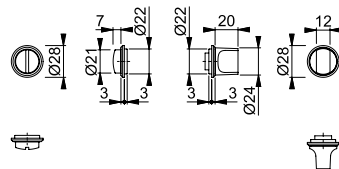

- Connection: HOPPE solid spindle
- Fixing: with grub screw, additionally with silicone or adhesive

Description			Keyhole	F78-R	F78-1-R	F84-R	F84-1-R	P.U.	O.C.
				Art. no.	Art. no.	Art. no.	Art. no.		
Bathroom/WC escutcheon, pair	38-43	5-8		11717671	<b>11717683</b>	11717713	11717725	5	25
Description			Keyhole	F96-R	F96-1-R	F97-R	F97-1-R	P.U.	O.C.
Bathroom/WC escutcheon, pair	38-43	5-8		11717695	11717701	11717658	11717665		
Description			Keyhole	F41-R	F42-R	F49-R	F9016M	P.U.	O.C.
Bathroom/WC escutcheon, pair	33-38	5-8		3765480	3765447	3765501			
	38-43	5-8			3765463		11633190	5	25
Description			Keyhole	F9714M				P.U.	O.C.
Bathroom/WC escutcheon, pair	33-38	5-8		10803835					
	38-43	5-8		11605224				5	25
	43-48	5-8		11621278				5	25
	48-53	5-8		11621285				5	25
	55-80	5-8		11838383				5	25