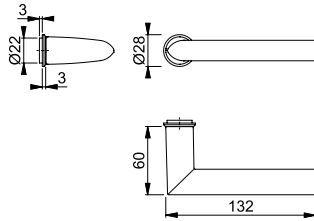

Quick-Fit

Stockholm - 1140/845

duraplus®

HOPPE aluminium handle set on mini rose without escutcheons for interior doors:

- Bearing: loose door handles, maintenance-free slide bearing
- Connection: **HOPPE Quick-Fit connection** with HOPPE solid spindle (receiver - receiver components)
- Fixing: plug-in mini roses
- Special feature: non-screw fitting

Description				F9016M	F9714M			P.U.	O.C.
				Art. no.	Art. no.				
Door handle set without escutcheon	35-55	8		11634054	11650005			1	10