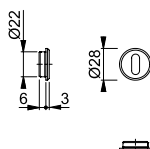

845S

duraplus®

HOPPE aluminium mini escutcheon pair for interior doors:

- Fixing: plug-in, additionally with silicone or adhesive
- Special feature: non-screw fitting

Description			Keyhole	F9016M	F9714M			P.U.	O.C.
				Art. no.	Art. no.				
Escutcheon, pair				11766487	11766499			5	25