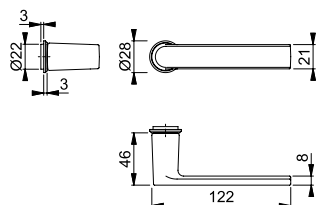

Quick-Fit

Los Angeles - M1642/845

duraplus®

HOPPE brass handle set on mini rose without escutcheons for interior doors:

- Bearing: loose door handles, maintenance-free slide bearing
- Connection: **HOPPE Quick-Fit connection** with HOPPE solid spindle (receiver - receiver components)
- Fixing: plug-in mini roses
- Special feature: non-screw fitting

Description				F78-R	F78-1-R	F84-R	F84-1-R	P.U.	O.C.		
				Art. no.	Art. no.	Art. no.	Art. no.				
Door handle set without escutcheon	35-55	8/8,5		11722411	11722423	11722502	11722526	1	10		
Description				F96-R	F96-1-R	F97-R	F97-1-R	P.U.	O.C.		
Door handle set without escutcheon	35-55	8/8,5		11722435	11722447	11722368	11722405			1	10
Description				F41-R	F49-R	F9714M		P.U.	O.C.		
Door handle set without escutcheon	40-54	8		10782675	10782747	11903016				1	10

The Resista® guarantee applies to all finishes with the letter **R** in the finish key.

Resista®