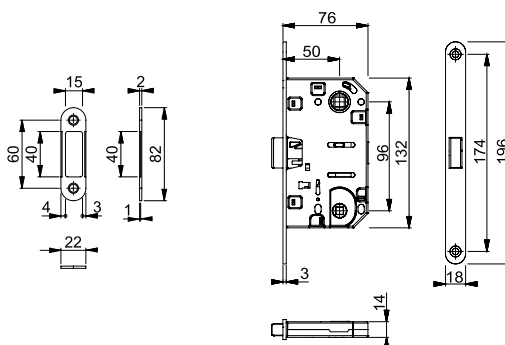

AR3313

ARRONE magnetic bathroom lock:

- Function: Deadbolt operation
- Backset: 50 mm
- Centre's: 96 mm
- Deadbolt: Plastic coated magnetic
- Forend/strike material: Steel
- Forend type: Single
- Forend shape: Radius
- Certification/Testing: Not applicable
- Finishes: Brushed Nickel, White or Black

Product ref.	Article description	Finish	Article no.
AR3313-50/96-MNP	Magnetic mortise bathroom lock	MNP	50015576
AR3313-50/96-MNP	Magnetic mortise bathroom lock	WHT	50015588
AR3313-50/96-MNP	Magnetic mortise bathroom lock	BLK	50015595
AR3313-50/96-MNP	Magnetic mortise bathroom lock	COP	50016915
AR3313-50/96-MNP	Magnetic mortise bathroom lock	PVD/SBR	50016921
AR3313-50/96-MNP	Magnetic mortise bathroom lock	TTM	50016933

Application: with the door in the closed position the lock bolt is drawn into the strike plate removing the need for a primary latch bolt

ARRONE finish chart