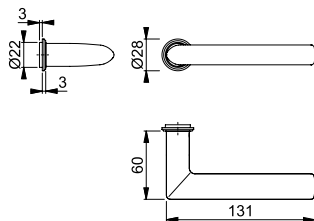

Stockholm - E1140Z/845

duraplus®

HOPPE stainless steel handle set on mini rose without escutcheons for interior doors:

- Bearing: loose door handles, maintenance-free slide bearing
- Connection: **HOPPE Quick-Fit connection** with HOPPE solid spindle (receiver - receiver components)
- Fixing: plug-in mini roses
- Special feature: non-screw fitting

Description				F69				P.U.	O.C.
				Art. no.					
Door handle set without escutcheon	36-54	8		10781630				1	10