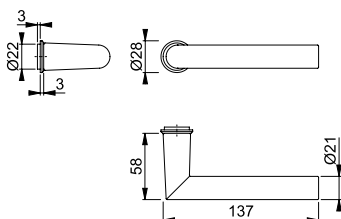

Quick-Fit

Amsterdam - 1400/845

duraplus®

HOPPE aluminium handle set on mini rose without escutcheons for interior doors:

- Bearing: loose door handles, maintenance-free slide bearing
- Connection: **HOPPE Quick-Fit connection** with HOPPE solid spindle (receiver - receiver components)
- Fixing: plug-in mini roses
- Special feature: non-screw fitting

Description				F9016M	F9714M			P.U.	O.C.
				Art. no.	Art. no.				
Door handle set without escutcheon	35-45	8		11695766	11659130			1	10