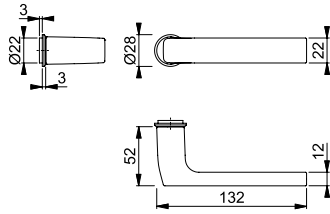

Quick-Fit

Dallas - 1643/845

duraplus®

HOPPE aluminium handle set on mini rose without escutcheons for interior doors:

- Bearing: loose door handles, maintenance-free slide bearing
- Connection: **HOPPE Quick-Fit connection** with HOPPE solid spindle (receiver - receiver components)
- Fixing: plug-in mini roses
- Special feature: non-screw fitting

Description			F9016M	F9714M			P.U.	O.C.
			Art. no.	Art. no.				
Door handle set without escutcheon	35-55	8	11633591	11621849			1	10