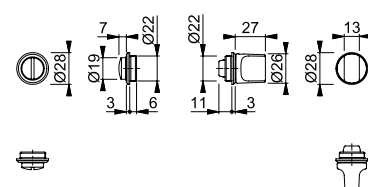

M845

duraplus®

HOPPE brass mini handle rose pair for interior doors:

- Bearing: for loose door handles, maintenance-free slide bearing
- Fixing: plug-in, additionally with silicone or adhesive
- Special feature: non-screw fitting

Description			F78-R	F78-1-R	F84-R	F84-1-R	P.U.	O.C.
			Art. no.	Art. no.	Art. no.	Art. no.		
Handle rose, pair			11797685	11797733	11797654	11797691	10	50
Description			F96-R	F96-1-R	F97-R	F97-1-R	P.U.	O.C.
			Art. no.	Art. no.	Art. no.	Art. no.		
Handle rose, pair			11797678	11797715	11797666	11797708	10	50
Description			F9016	F9714M			P.U.	O.C.
			Art. no.	Art. no.				
Handle rose, pair			11976317	11660429			10	50

The Resista® guarantee applies to all finishes with the letter **R** in the finish key.

Resista®

845S

duraplus®

HOPPE aluminium mini escutcheon pair for interior doors:

- Fixing: plug-in, additionally with silicone or adhesive
- Special feature: non-screw fitting

Description			Keyhole	F9016M	F9714M			P.U.	O.C.
				Art. no.	Art. no.				
Escutcheon, pair				11766487	11766499			5	25

845S

duraplus®

HOPPE aluminium mini escutcheon pair with emergency release/turn for bathroom/WC doors:

- Connection: HOPPE solid spindle
- Fixing: with grub screw, additionally with silicone or adhesive

Description			Keyhole	F9016M	F9714M			P.U.	O.C.
				Art. no.	Art. no.				
Bathroom/WC escutcheon, pair	43-48	5-8		11766517	11766529			5	25
	55-80			11906479	11906480			5	25