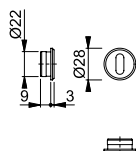

## M845S

duraplus®

HOPPE brass mini escutcheon pair for interior doors:

- Fixing: plug-in, additionally with silicone or adhesive
- Special feature: non-screw fitting

Description			Keyhole	F78-R	F78-1-R	F84-R	F84-1-R	P.U.	O.C.
				Art. no.	Art. no.	Art. no.	Art. no.		
Escutcheon, pair				<b>11717403</b>	11717415	11717464	11717525	5	25
Description			Keyhole	F96-R	F96-1-R	F97-R	F97-1-R	P.U.	O.C.
				Art. no.	Art. no.	Art. no.	Art. no.		
Escutcheon, pair				11717427	11717439	11717385	11717397	5	25
Description			Keyhole	F41-R	F49-R	F9016M	F9714M	P.U.	O.C.
				Art. no.	Art. no.	Art. no.	Art. no.		
Escutcheon, pair				11556080	11556134	11766487	11625028	5	25