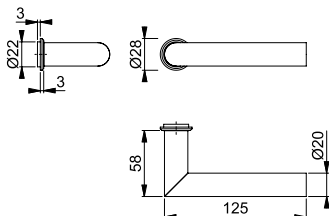

Amsterdam - E1400Z/845

duraplus®

HOPPE stainless steel handle set on mini rose without escutcheons for interior doors:

- Bearing: loose door handles, maintenance-free slide bearing
- Connection: **HOPPE Quick-Fit connection** with HOPPE solid spindle (receiver - receiver components)
- Fixing: plug-in mini roses
- Special feature: non-screw fitting

Description				F78-1-R	F84-1-R	F69		P.U.	O.C.
				Art. no.	Art. no.	Art. no.			
Door handle set without escutcheon	36-54	8				10781648		1	10
				11658757	11658794		1	10