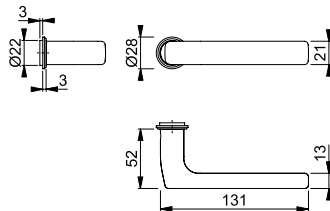

Dallas - E1643Z/845

duraplus®

HOPPE stainless steel handle set on mini rose without escutcheons for interior doors:

- Bearing: loose door handles, maintenance-free slide bearing
- Connection: **HOPPE Quick-Fit connection** with HOPPE solid spindle (receiver - receiver components)
- Fixing: plug-in mini roses
- Special feature: non-screw fitting

Description			F69				P.U.	O.C.
			Art. no.					
Door handle set without escutcheon	36-54	8	10781656				1	10