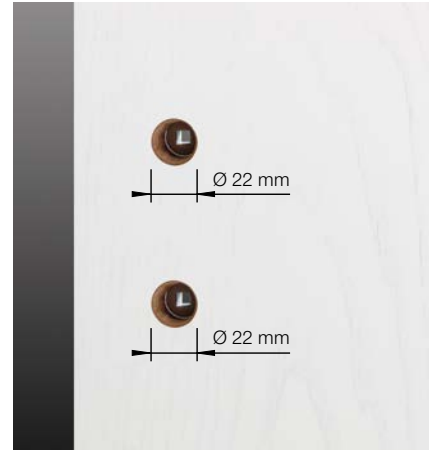

- Door preparation for HOPPE handle sets on mini-rose with emergency release and turn for bathroom/WC doors

Assembly

The handle roses are fastened to the door by putting the door handles together thanks to the **HOPPE Quick-Fit connection**.

The M846S escutcheons just need to be plugged together. To attach the MSK91/845S/OL45 bathroom/WC roses, plug the emergency release and turn together and fasten using a grub screw. In both cases, silicone helps to keep the escutcheons fixed to the door.

Explanation of attributes

Denomination	Description	Attribute
Brand attributes	• distinguish all HOPPE products • convey the brand promise: - 10-year guarantee on the mechanical operation - Made in Europe - DIN EN ISO 14001 Environmentally-considerate manufacturing	
Special attributes	• underline a unique selling proposition or an essential additional benefit of the HOPPE brand product	
Product attributes	• present important information on a product or a benefit of the product • are identified with the pictograms designed by HOPPE	Stainless steel Solid brass