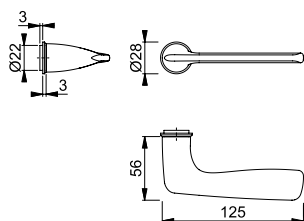

Quick-Fit

■ Houston - M1623/845

duraplus®

HOPPE brass handle set on mini rose without escutcheons for interior doors:

- Bearing: loose door handles, maintenance-free slide bearing
- Connection: **HOPPE Quick-Fit connection** with HOPPE solid spindle (receiver - receiver components)
- Fixing: plug-in mini roses
- Special feature: non-screw fitting

Description				F41-R	F78-1-R	F96-1-R	F97-1-R	P.U.	O.C.
				Art. no.	Art. no.	Art. no.	Art. no.		
Door handle set without escutcheon	40-54	8		10782667	11948590	11948607	11948619	1	10

The Resista® guarantee applies to all finishes with the letter **R** in the finish key.

Resista®