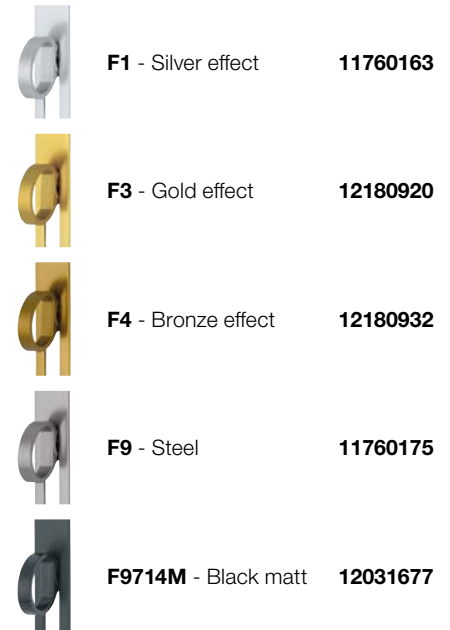

499

duraplus®

HOPPE aluminium recessed pull pair with emergency release/turn:

- Connection: HOPPE solid spindle
- Fixing: concealed, recessed pulls with silicone or adhesive

Aluminium finishes:

	F1 - Silver effect	11756366
	F3 - Gold effect	12180907
	F4 - Bronze effect	12180919
	F9 - Steel	11756378
	F9714M - Black matt	12031665

■ **STB5/852**

duraplus®

HOPPE aluminium face plate with pull ring:

- Fits door milling for ASSA 2014 type of lock
- For flush pocket doors
- Fixing: visible, multi-purpose screws

Aluminium finishes:

■ **K450**

duraplus®

HOPPE nylon pull for pocket doors:

- Fixing: at front of door with silicone or adhesive

Nylon finishes:

The brand attributes distinguish all HOPPE products and convey the brand promise.

10-year guarantee
on the mechanical
operation