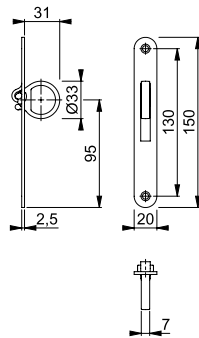

■ **STB5/852**

duraplus®

HOPPE aluminium face plate with pull ring:

- Fits door milling for ASSA 2014 type of lock
- For flush pocket doors
- Fixing: visible, multi-purpose screws

Aluminium finishes:

■ **K450**