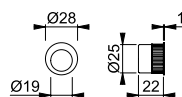

HOPPE nylon pull for pocket doors:

- Fixing: at front of door with silicone or adhesive