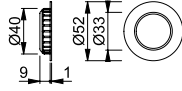

Aluminium finishes:

	F1 - Silver effect	11760138
	F3 - Gold effect	12180889
	F4 - Bronze effect	12180890
	F9 - Steel	11760145
	F9714M - Black matt	12031653