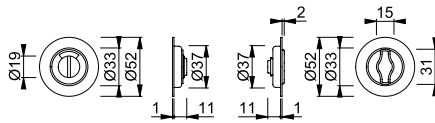

HOPPE – Nordic internal
pocket doors

499

duraplus®

HOPPE aluminium recessed pull pair:

- Fixing: concealed, recessed pulls with silicone or adhesive

Aluminium finishes:

	F1 - Silver effect	11760138
	F3 - Gold effect	12180889
	F4 - Bronze effect	12180890
	F9 - Steel	11760145
	F9714M - Black matt	12031653

499

duraplus®

HOPPE aluminium recessed pull pair with emergency release/turn:

- Connection: HOPPE solid spindle
- Fixing: concealed, recessed pulls with silicone or adhesive

Aluminium finishes:

	F1 - Silver effect	11756366
	F3 - Gold effect	12180907
	F4 - Bronze effect	12180919
	F9 - Steel	11756378
	F9714M - Black matt	12031665

■ **STB5/852**

duraplus®

HOPPE aluminium face plate with pull ring:

- Fits door milling for ASSA 2014 type of lock
- For flush pocket doors
- Fixing: visible, multi-purpose screws

Aluminium finishes:

■ **K450**