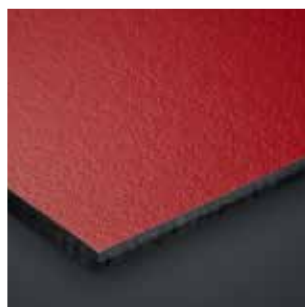

A12.3.7 Carmine Red
SATIN