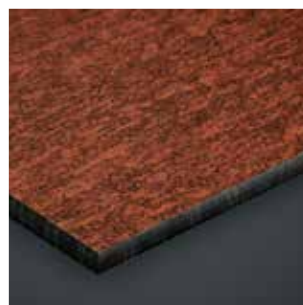

NM01 Rusted Brown
MATT