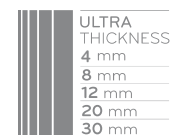

Dekton® Collection

GRUPP	KOLLEKTION	FÄRG	TEXTUR	GRIP+	TJOCKLEK
GRUPP 0	NATURAL	GADA			
		SIROCCO			④
		VEGHA			
	TECH	BLANC CONCRETE			
WILD	ALDEM				
GRUPP I	INDUSTRIAL	MILAR NY!			
	NATURAL	BROMO NY!			
		DANAE			
		EDORA			
		FOSSIL			
		NAYLA			④
		SASEA NY!			④
	SOLID	SIRIUS			④
	TECH	KEON			
		KERANIUM			
GRUPP II	INDUSTRIAL	KRETA NY!			④
		LAOS NY!			
		LUNAR NY!			
		NILIUM			
		ORIX			
		RADIUM			
		SOKE NY!			
		TRILIUM			
	NATURAL	KELYA			④
		KIRA NY!			
		KOVIK NY!			④
		VERA NY!			
	SOLID	DOMOOS			
		GALEMA			
		KORUS			
		VENTUS			
	TECH	STRATO			
WILD	MAKAI				
GRUPP III	NATURAL	AURA 15			
		ENTZO			
		KAIROS			
		OPERA			④
	SOLID	PORTUM NY!			
GRUPP IV	NATURAL	ZENITH			④
		AURA 15 BOOK-MATCH			

Dekton® Xgloss

GRUPP	KOLLEKTION	FÄRG	TEXTUR	GRIP+
GRUPP 0	BASIQ	QATAR		
GRUPP II	BASIQ	MANHATTAN		
		VIENNA		
GRUPP III	NATURAL	FIORD		
		GLACIER		
		TUNDRA		
	SOLID	BLAZE		
		LUMINA		
		SPLENDOR		
	STONIKA	KORSO NY!		
		SOGNE NY!		
GRUPP IV	NATURAL	NATURA 18		
	SOLID	HALO		
		SPECTRA		
	STONIKA	ARGA NY!		
		BERGEN NY!		
		OLIMPO NY!		
		TAGA NY!		

ULTRA TEXTURE

ULTRA MATE

VELVET TEXTURE

XGLOSS

ECO DEKTON

THICKNESS 3CM

THICKNESS 4MM

DEKTON GRIP

The anti-slip solution

Anmärkning om Grip+: Kontrollera vilken färg som passar bäst beroende på avsedd användning