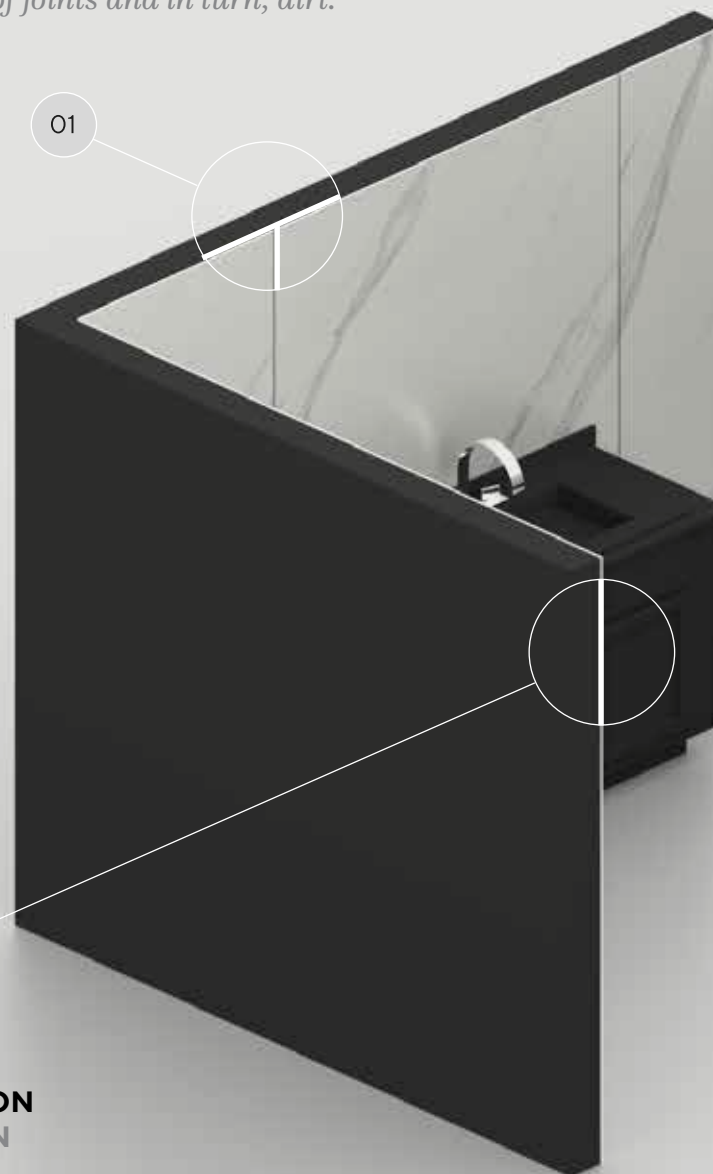

New

Ny

Fyra anledningar till att välja Dekton Slim till ditt badrum.

Maximal fuktbeständighet med minimalt antal fogar och det lättaste Dekton®-formatet. / Maximum resistance against humidity with the minimal joints in the lightest Dekton® format.

STORT FORMAT MED FÅ FOGAR LARGE FORMAT AND MINIMA JOINTS

Dess stora format (3 200 x 1 440 mm) gör att den täcker stora ytor, vilket undviker antalet fogar och minskar smutsen. /

Its large format measuring 3,200 mm x 1,440 mm covers large surfaces, avoiding a large number of joints and in turn, dirt.

01

02

ENKEL INSTALLATION EASY INSTALLATION

Tack vare dess lätta format med en uppsjö av möjligheter blir allting så mycket enklare. Dess reducerade tjocklek innebär att den snabbt kan beskäras och att justeringar kan göras på plats med samma verktyg som för keramiska kakelplattor. / Thanks to its light format with an array of possibilities, everything just got a lot simpler. Its reduced thickness means it can be cut quickly and adjustments can be made on-site with tools for ceramic tiles.