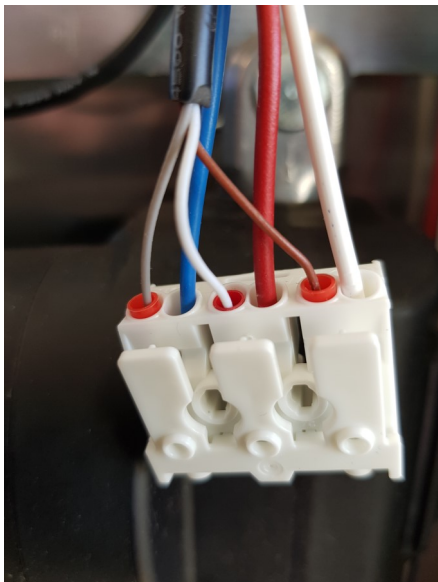

TECHLIFT⁵⁰⁰

Electric plugs

1:

2:

3:

- 1: Connection overload, located in the tower for emergency stop.
- 2: Connection control buttons, located in the tower for push buttons.
- 3: Connection buzzer, located in the tower for emergency stop.