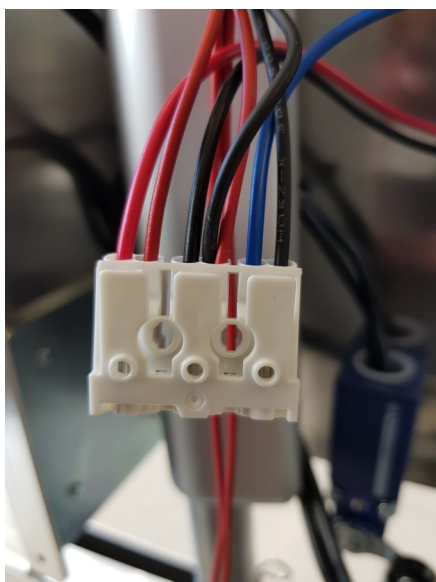

TECHLIFT⁵⁰⁰

Electric plugs

1:

2:

3:

- 1: Connection overload, located in the tower for emergency stop.
- 2: Connection control buttons, located in the tower for push buttons.
- 3: Connection buzzer, located in the tower for emergency stop.