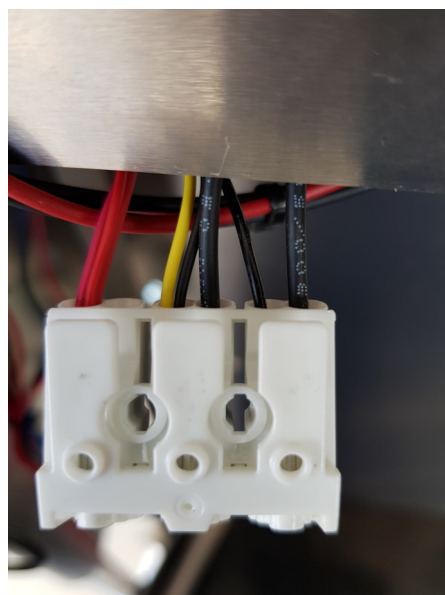

TECHLIFT⁵⁰⁰

Electric plugs

1:

2:

3:

- 1: Connection overload, located in the tower for emergency stop.
- 2: Connection control buttons, located in the tower for push buttons.
- 3: Connection buzzer, located in the tower for emergency stop.