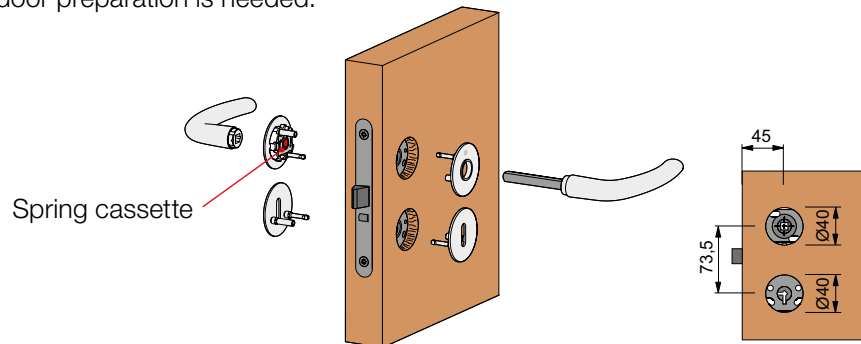

Door preparation

This solution is for use on standard doors with standard locks. No special door preparation is needed.