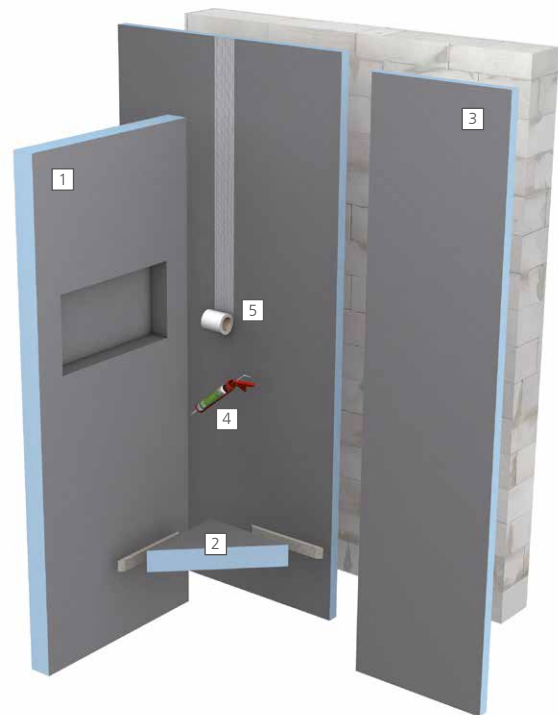

10-year warranty for all wedi customers on the entire price list range from wedi

wedi Sanwell wall element

Extremely robust, with integrated niche

The sturdy wall element with integrated niche is ideal for use as a shower partition wall, can be installed particularly easily and can then be directly tiled. Here, both the overall size and the niche size in the wedi Sanwell wall element can be individually customised.

Apply to joints to adjoining walls and floors...

... and glue on niche cover as required...

... press on, done!

Free-standing partition wall

The Sanwell wall element with a width of 900 mm or 1200 mm incl. niche installed in the factory is perfect for use as a free-standing wall.

Because it is made from waterproof polystyrene rigid foam, it is perfect for use as a shower partition wall, for example. Laborious construction and sealing is no longer required.

Products used

- 1 wedi Sanwell wall element ▀ as a free-standing, sturdy partition wall with niche solution
- 2 wedi Sanoasa corner seat ▀ space-saving seating
- 3 wedi building boards ▀ for the cladding of adjoining areas
- 4 wedi 610 ▀ adhesive and sealant for the watertight adhesion of joints
- 5 wedi Tools reinforcement tape ▀ for reinforcing joints

wedi Sanwell wall elements ▀ Partition walls with niche

	Description	Wall element: Length × Width × Thickness	Niche: Length × Width × Depth	Packing unit	Order no.
	wedi Sanwell wall element XL, with niche 30/60	2500 × 900 × 100 mm	334 × 634 × 90 mm	1 piece	04-17-01/100
wedi Sanwell wall element XXL, with niche 30/60	2500 × 1200 × 100 mm	334 × 634 × 90 mm	1 piece	04-17-01/101	