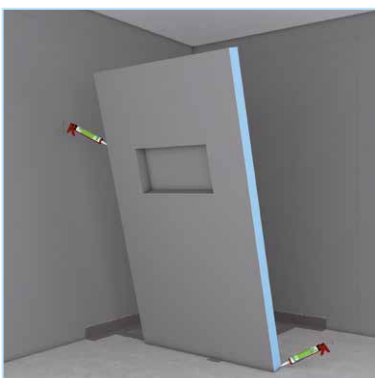

10-year warranty for all wedi customers on the entire price list range from wedi

wedi Sanwell wall element

Extremely robust, with integrated niche

The sturdy wall element with integrated niche is ideal for use as a shower partition wall, can be installed particularly easily and can then be directly tiled. Here, both the overall size and the niche size in the wedi Sanwell wall element can be individually customised.

Apply to joints to adjoining walls and floors...

... and glue on niche cover as required...

... press on, done!

Free-standing partition wall

The Sanwell wall element with a width of 900 mm or 1200 mm incl. niche installed in the factory is perfect for use as a free-standing wall.

Because it is made from waterproof polystyrene rigid foam, it is perfect for use as a shower partition wall, for example. Laborious construction and sealing is no longer required.

Products used

- 1 wedi Sanwell wall element ▀ as a free-standing, sturdy partition wall with niche solution
- 2 wedi Sanoasa corner seat ▀ space-saving seating
- 3 wedi building boards ▀ for the cladding of adjoining areas
- 4 wedi 610 ▀ adhesive and sealant for the watertight adhesion of joints
- 5 wedi Tools reinforcement tape ▀ for reinforcing joints

wedi Sanwell wall elements ▀ Partition walls with niche

	Description	Wall element: Length × Width × Thickness	Niche: Length × Width × Depth	Packing unit	Order no.
	wedi Sanwell wall element XL, with niche 30/60	2500 × 900 × 100 mm	334 × 634 × 90 mm	1 piece	04-17-01/100
wedi Sanwell wall element XXL, with niche 30/60	2500 × 1200 × 100 mm	334 × 634 × 90 mm	1 piece	04-17-01/101	