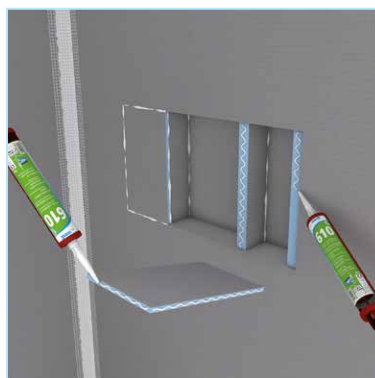

10-year warranty for all wedi customers on the entire price list range from wedi

wedi Sanwell wall element

Extremely robust, with integrated niche

The sturdy wall element with integrated niche is ideal for use as a shower partition wall, can be installed particularly easily and can then be directly tiled. Here, both the overall size and the niche size in the wedi Sanwell wall element can be individually customised.

Apply to joints to adjoining walls and floors...

... and glue on niche cover as required...

... press on, done!

Free-standing partition wall

The Sanwell wall element with a width of 900 mm or 1200 mm incl. niche installed in the factory is perfect for use as a free-standing wall.

Because it is made from waterproof polystyrene rigid foam, it is perfect for use as a shower partition wall, for example. Laborious construction and sealing is no longer required.

Products used

- 1 wedi Sanwell wall element ▀ as a free-standing, sturdy partition wall with niche solution
- 2 wedi Sanoasa corner seat ▀ space-saving seating
- 3 wedi building boards ▀ for the cladding of adjoining areas
- 4 wedi 610 ▀ adhesive and sealant for the watertight adhesion of joints
- 5 wedi Tools reinforcement tape ▀ for reinforcing joints

wedi Sanwell wall elements ▀ Partition walls with niche

	Description	Wall element: Length × Width × Thickness	Niche: Length × Width × Depth	Packing unit	Order no.
	wedi Sanwell wall element XL, with niche 30/60	2500 × 900 × 100 mm	334 × 634 × 90 mm	1 piece	04-17-01/100
wedi Sanwell wall element XXL, with niche 30/60	2500 × 1200 × 100 mm	334 × 634 × 90 mm	1 piece	04-17-01/101	