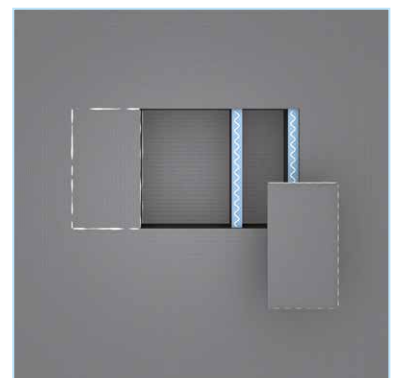

10-year warranty for all wedi customers on the entire price list range from wedi

wedi Sanwell wall element

Extremely robust, with integrated niche

The sturdy wall element with integrated niche is ideal for use as a shower partition wall, can be installed particularly easily and can then be directly tiled. Here, both the overall size and the niche size in the wedi Sanwell wall element can be individually customised.

Apply to joints to adjoining walls and floors...

... and glue on niche cover as required...

... press on, done!

Free-standing partition wall

The Sanwell wall element with a width of 900 mm or 1200 mm incl. niche installed in the factory is perfect for use as a free-standing wall.

Because it is made from waterproof polystyrene rigid foam, it is perfect for use as a shower partition wall, for example. Laborious construction and sealing is no longer required.

Products used

- 1 wedi Sanwell wall element ▀ as a free-standing, sturdy partition wall with niche solution
- 2 wedi Sanoasa corner seat ▀ space-saving seating
- 3 wedi building boards ▀ for the cladding of adjoining areas
- 4 wedi 610 ▀ adhesive and sealant for the watertight adhesion of joints
- 5 wedi Tools reinforcement tape ▀ for reinforcing joints

wedi Sanwell wall elements ▀ Partition walls with niche

	Description	Wall element: Length × Width × Thickness	Niche: Length × Width × Depth	Packing unit	Order no.
	wedi Sanwell wall element XL, with niche 30/60	2500 × 900 × 100 mm	334 × 634 × 90 mm	1 piece	04-17-01/100
wedi Sanwell wall element XXL, with niche 30/60	2500 × 1200 × 100 mm	334 × 634 × 90 mm	1 piece	04-17-01/101	