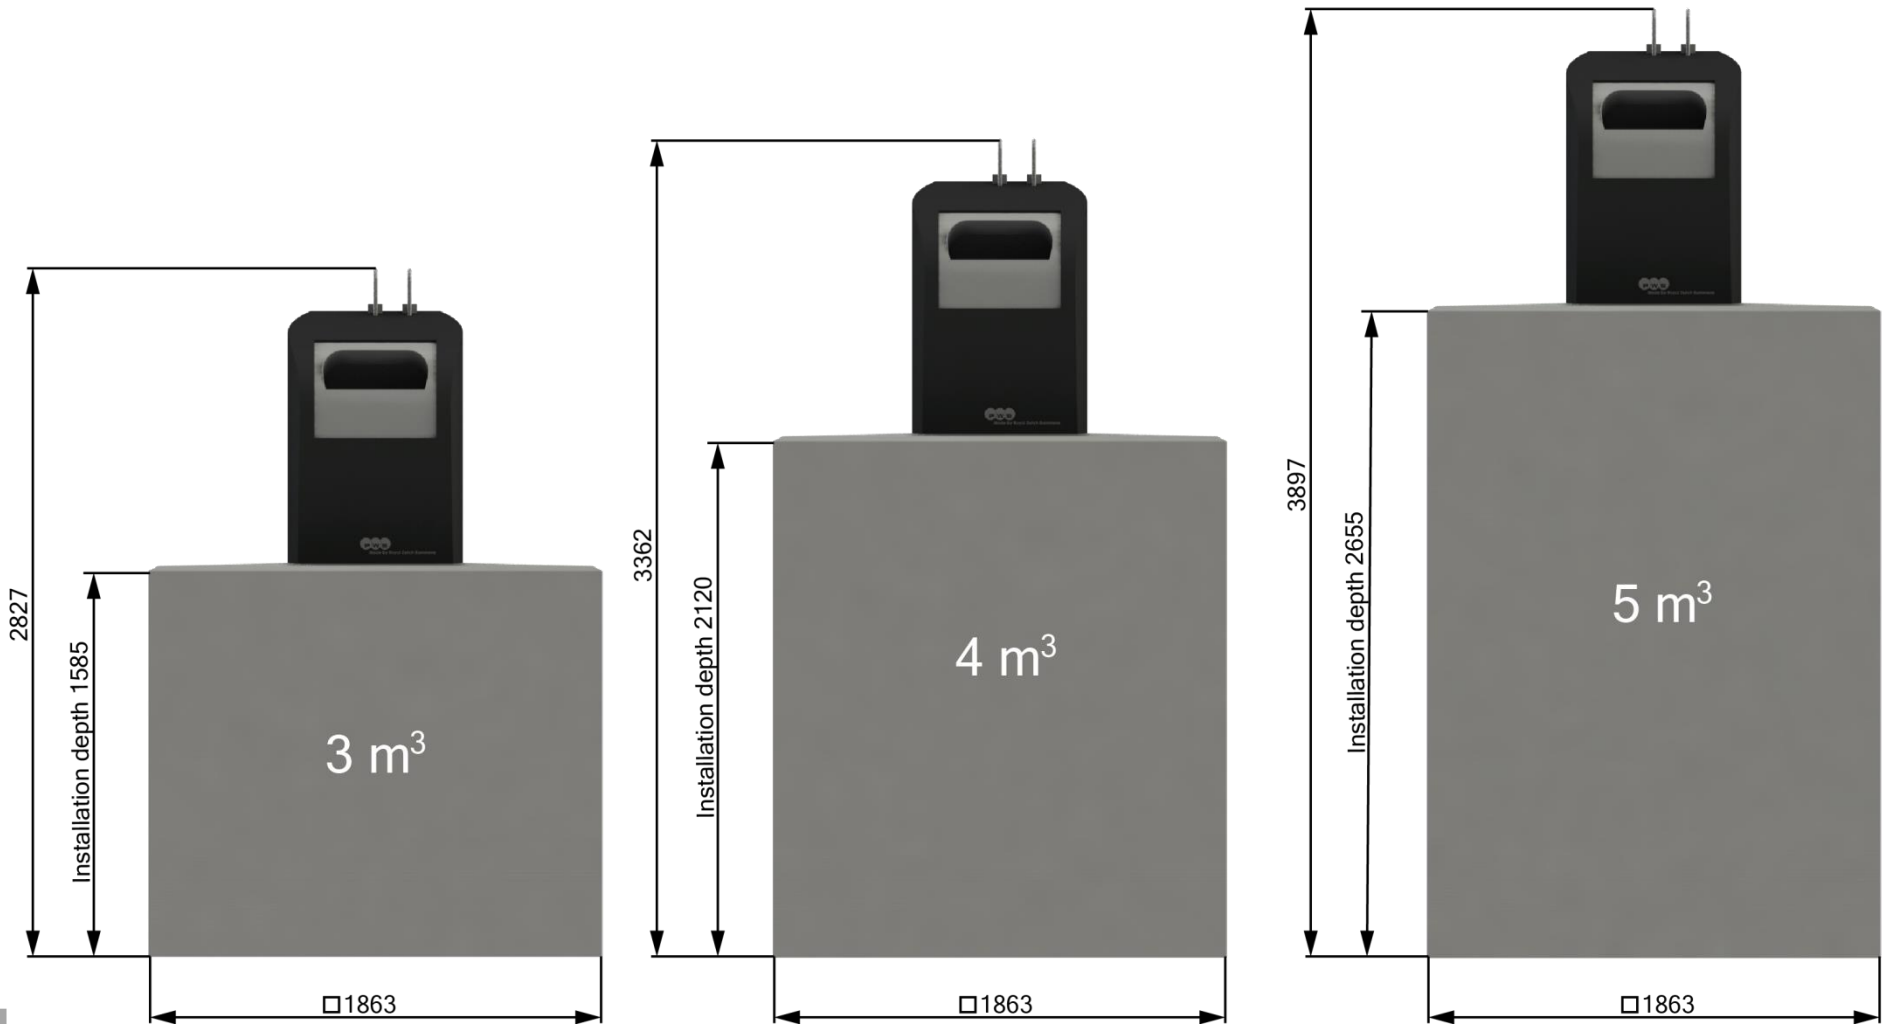

PWS - UWS G5 - Reference sheet

Evolution with paper insert - hoisting system 2 hook

Observe the installation instruction for further details.